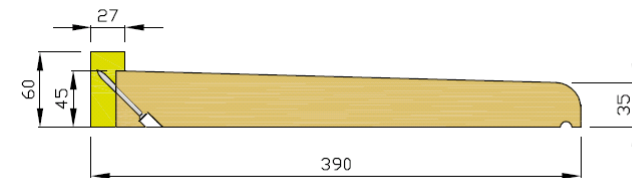

BOIS ORIGINE CONTROLEE – LOCAL EQUITABLE & DURABLE